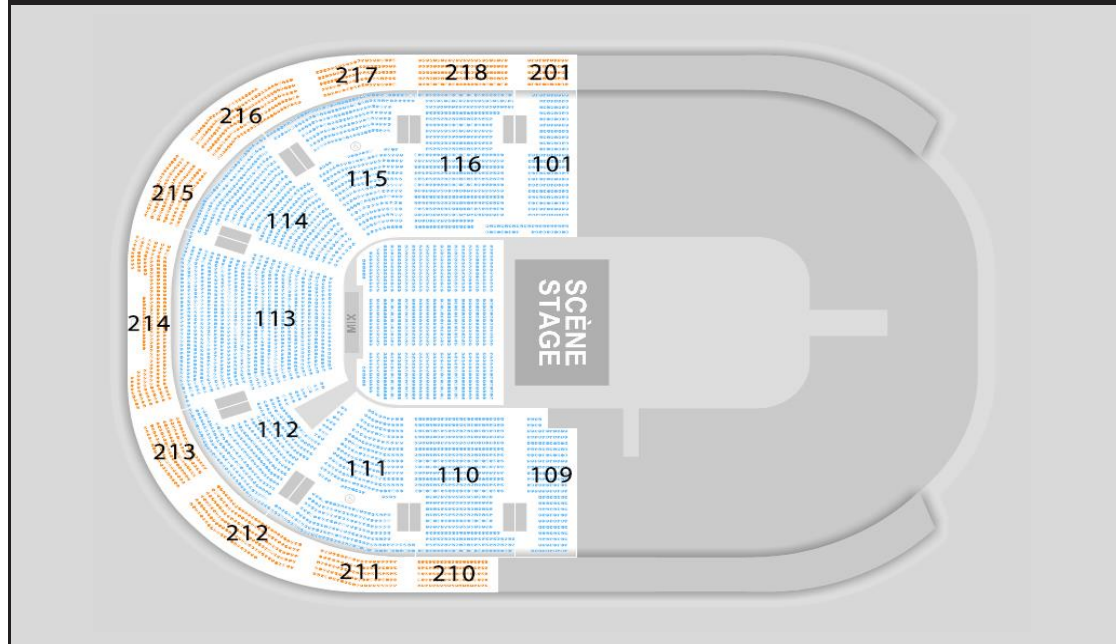

NOËL, UN TRADITION EN CHANSON

PLACE BELL - DECEMBER 10

PRICE LEVEL	REGULAR PRICES	GROUP (12-49)	GROUP (50 +)
PRICE LEVEL 1 <i>Floor</i> <i>100 Level</i>	$71.50	$59.60	$53.65
PRICE LEVEL 2 <i>200 Level</i>	$61.00	$43.10	$39.15

PLAN DE SALLE

* All prices include taxes and service fees (Shipping and Handling not included).

* For further information or to reserve 12 tickets or more, please contact us at 514-925-2561 or 1-866-365-7469