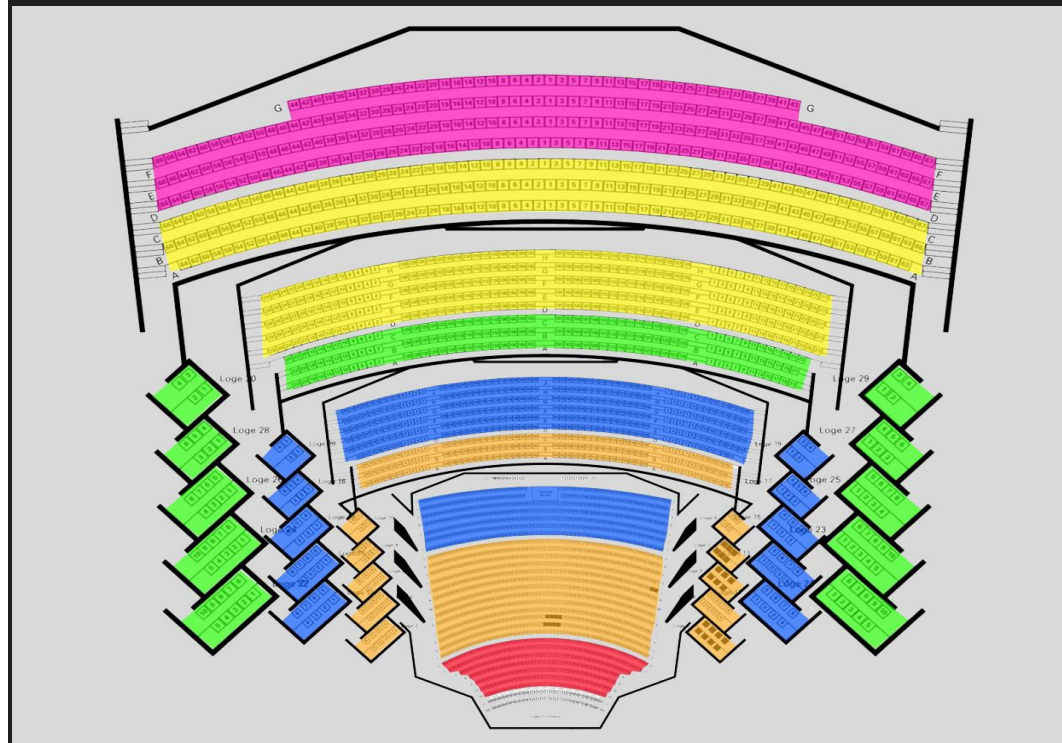

MOTOWN THE MUSICAL

SALLE WILFRID-PELLETIER, PLACE DES ARTS - JUNE 19 TO 24, 2018

GROUP PRICES

DAY	DATE	TIME	Price level 1	Price level 2	Price level 3	Price level 4	Price level 5	Price level 6
Tuesday	19-Jun-18	8:00 PM	$116.95	$88.45	$71.95	$58.45	$50.45	$45.45
Wednesday	20-Jun-18	8:00 PM	$116.95	$88.45	$71.95	$58.45	$50.45	$45.45
Thursday	21-Jun-18	8:00 PM	$116.95	$88.45	$71.95	$58.45	$50.45	$45.45
Friday	22-Jun-18	8:00 PM	$117.45	$102.45	$87.45	$72.45	$60.95	$45.95
Saturday	23-Jun-18	2:00 PM	$116.95	$88.45	$71.95	$58.45	$50.45	$45.45
Saturday	23-Jun-18	8:00 PM	$117.45	$102.45	$87.45	$72.45	$60.95	$45.95
Sunday	24-Jun-18	2:00 PM	$116.95	$88.45	$71.95	$58.45	$50.45	$45.45
Sunday	24-Jun-18	7:30 PM	$116.95	$88.45	$71.95	$58.45	$50.45	$45.45

MAP

All prices include taxes and service fees (Shipping and Handling not included).

For further information, please contact us at 514-925-2561 or 1-866-365-7469

*Discount do not apply on these performances