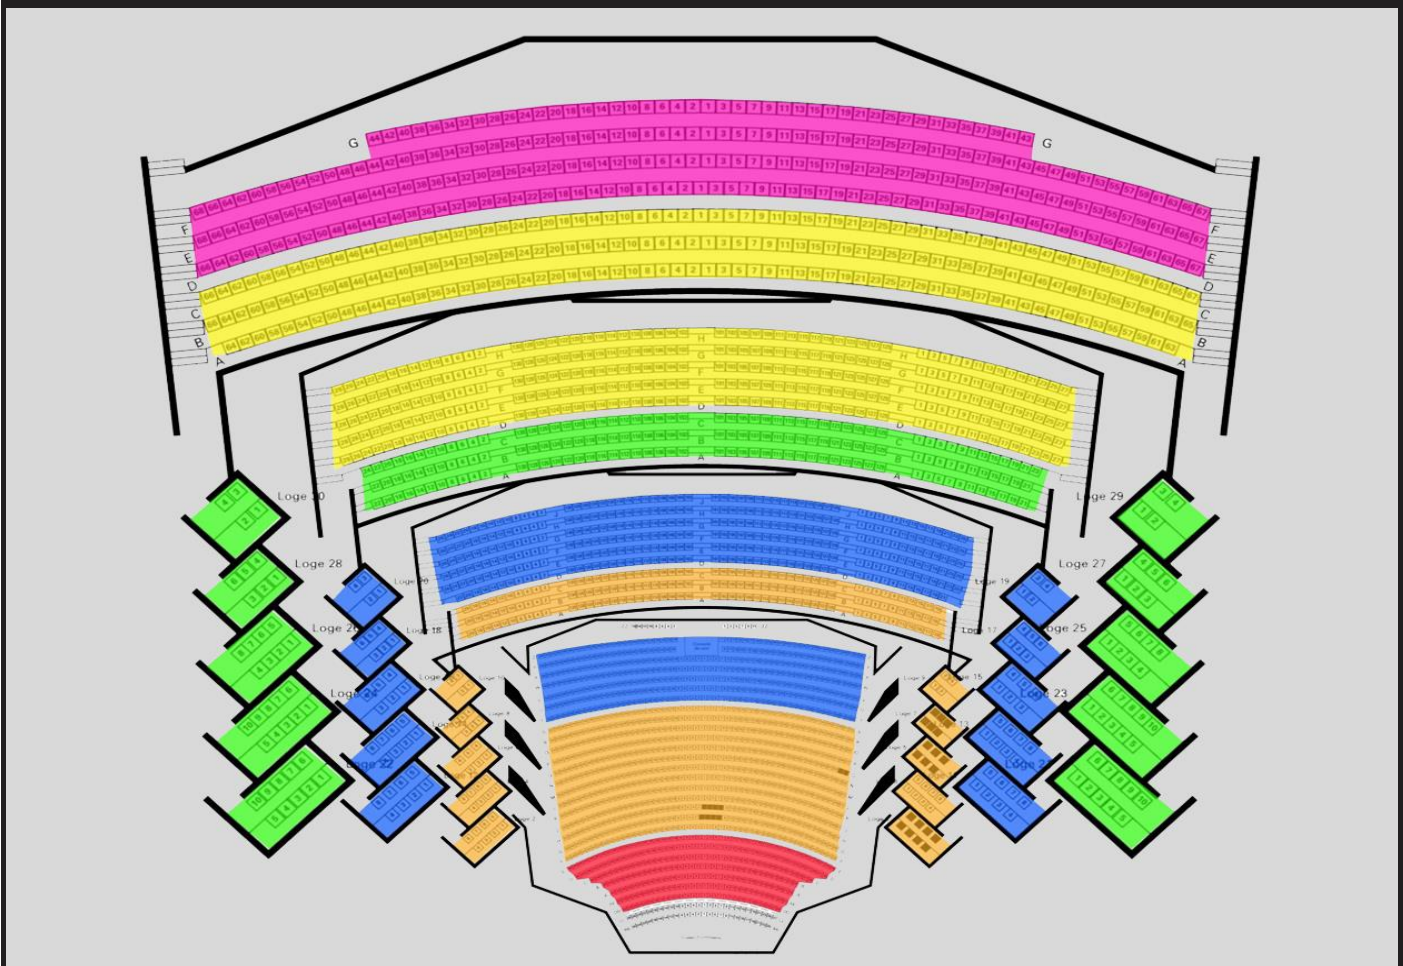

GROUP PRICES

DAY	DATE	TIME	Price level 1	Price level 2	Price level 3	Price level 4	Price level 5	Price level 6
			REGULAR PRICES					
			$118,55	$102,95	$87,35	$71,75	$59,85	$44,25
Tuesday	28-Apr-20	8:00 PM	$118,55	$88,90	$75,65	$60,90	$52,05	$44,25
Wednesday	29-Apr-20	8:00 PM	$118,55	$88,90	$75,65	$60,90	$52,05	$44,25
Thursday	30-Apr-20	8:00 PM	$118,55	$88,90	$75,65	$60,90	$52,05	$44,25
Friday	1-May-20	8:00 PM	$118,55	$102,40	$86,90	$69,90	$59,55	$44,25
Saturday	2-May-20	2:00 PM	$118,55	$88,90	$75,65	$60,90	$52,05	$44,25
Saturday	2-May-20	8:00 PM	$118,55	$102,40	$86,90	$69,90	$59,55	$44,25
Sunday	3-May-20	2:00 PM	$118,55	$88,90	$75,65	$60,90	$52,05	$44,25
Sunday	3-May-20	7:30 PM	$118,55	$88,90	$75,65	$60,90	$52,05	$44,25

MAP

All prices include taxes and service fees (Shipping and Handling not included).

For further information, please contact us at 514-925-2561 or 1-866-365-7469

Discount does not apply on these performances